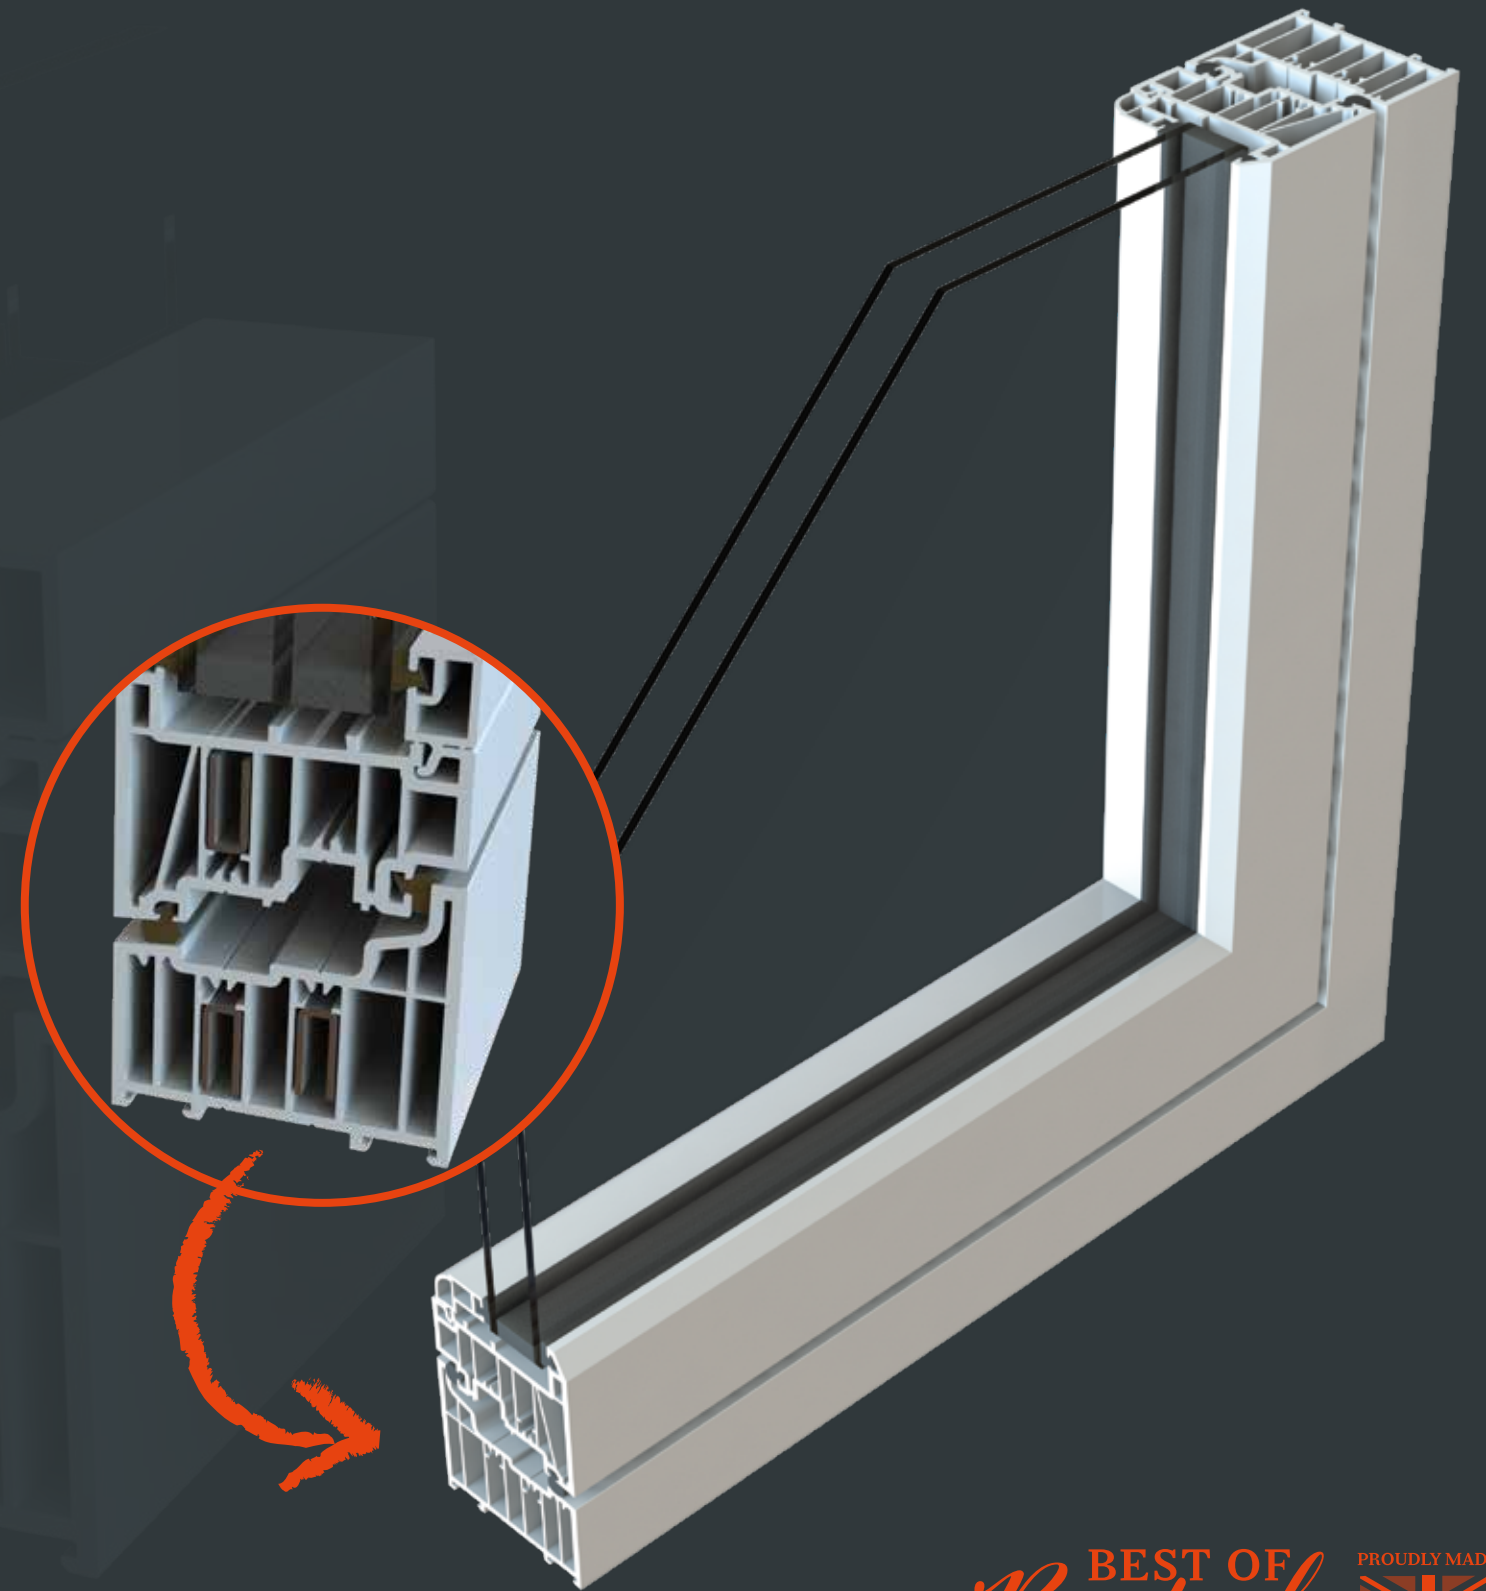

R7

DESIGNED AND MADE IN BRITAIN

R7 outperforms many other systems with a sophisticated seven chamber design and intelligent features.

Scan the QR Code to find out more about our Residence 7 Collection.

ENERGY EFFICIENT GLAZING

Residence 7 is designed to accommodate 'energy efficient glazing' this term is used to describe double glazing or triple glazing used in modern windows. R7 has options for 28mm double glazing or 44mm triple glazing. The glazing bead is always on the inside which contributes to a higher security performance.

7 CHAMBER DESIGN

Residence 7 has been engineered to meet current and anticipated future standards. Other window frames typically offer 3 or 5 chambers and are usually 70mm wide, R7 has 7 chambers and is 75mm wide, resulting in superior thermal, acoustic, strength and security performance.

BEST OF
British **PROUDLY MADE**
IN BRITAIN