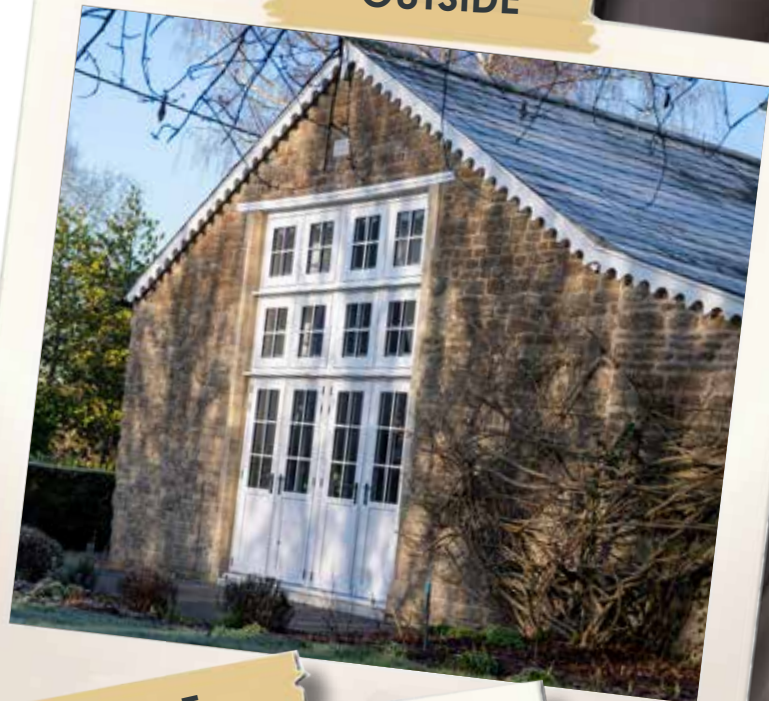

OUTSIDE

INSIDE