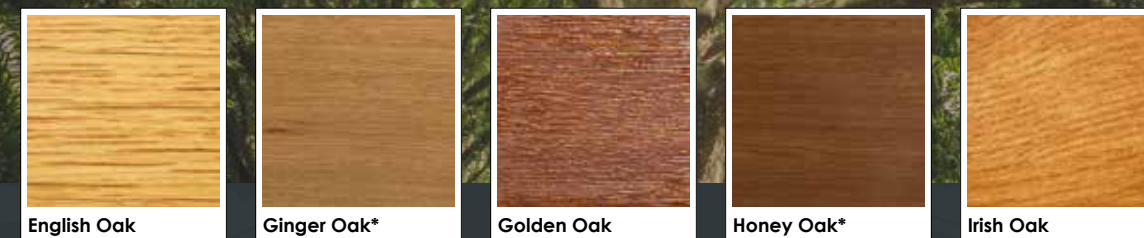

COASTAL Colour Collection

The Coastal Collection brings together restful tones, creating a sense of calm and comfort.

COTSWOLD Colour Collection

The Cotswold Collection colours associated with the outdoors, enveloping the countryside.

DRAMATIC Colour Collection

The Dramatic Collection don't be afraid to embrace darker hues, to create an impactful, bold design.

ELEMENT Colour Collection

The Element Collection these bare finishes are formulated using no foil, the pigment is added to the extrusion for a natural pared back look.

FOREST Colour Collection

The Forest Collection combines all the colours and feelings of the forest, whilst replicating the 19th Century unpainted timber window.

INDUSTRIAL Colour Collection

The Industrial Collection influenced by modern industrial spaces, they are contemporary, yet timeless.