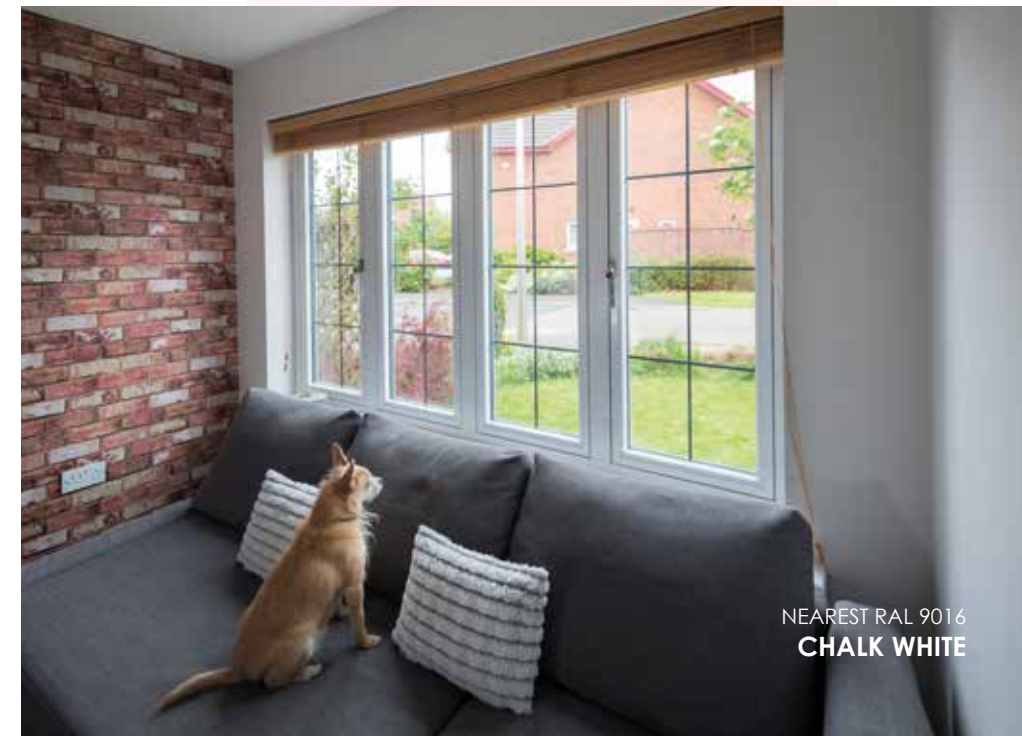

NEAREST RAL 9016
CHALK WHITE

MAINTENANCE
FREE

NEAREST RAL 7038
PAINSWICK

With the sometimes frantic pace of modern living, you need your windows and doors to look their best with the minimum of effort. R7 windows and doors are virtually maintenance free; no painting, sanding or staining required! A simple wipe clean with warm soapy water, so you can spend more time doing the things you love.