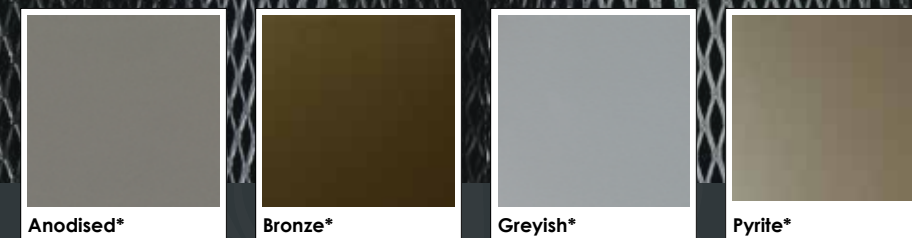

INDUSTRIAL Colour Collection

The Industrial Collection influenced by modern industrial spaces, they are contemporary, yet timeless.