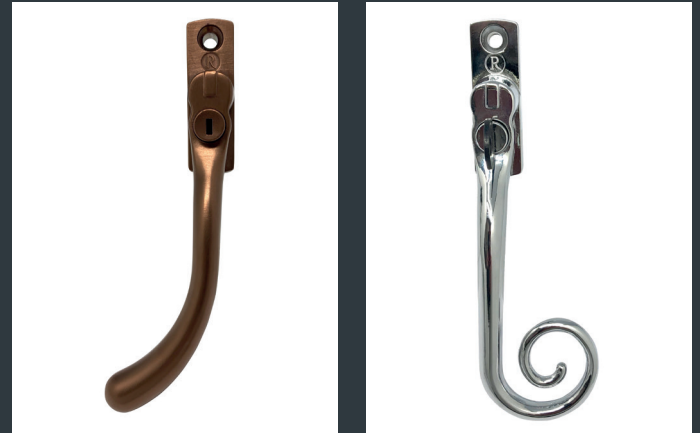

Left and right handed variants