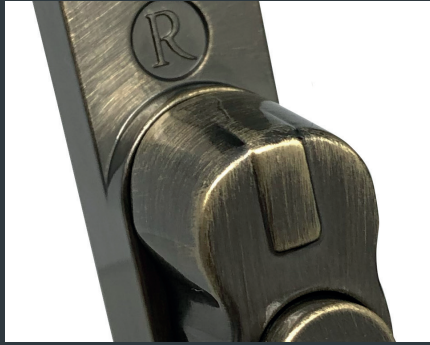

Antique Bronze