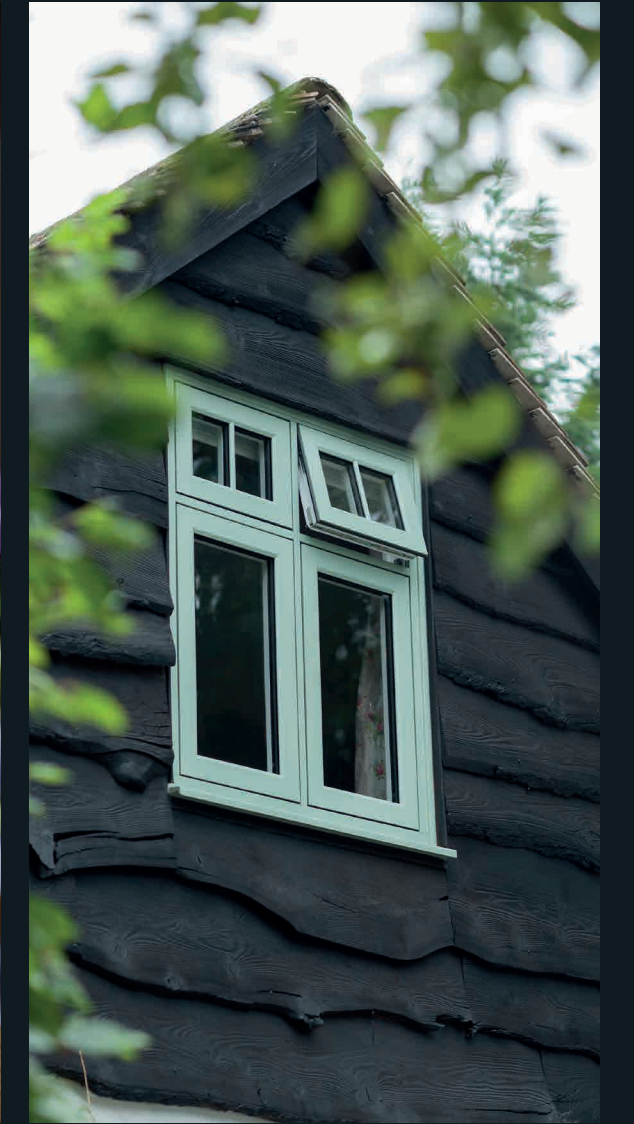

WINDOWS & DOORS
THE WAY THEY'RE
MEANT TO BE™