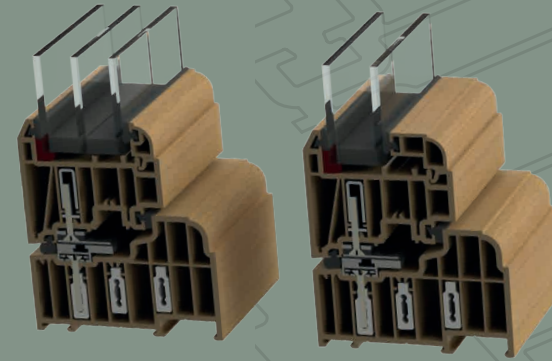

9 REASONS TO CHOOSE *Residence 9*

— *Colour & Style*

Residence 9 is available as standard in 21 carefully curated colours, with the option of more colours by special request or to be sprayed in any RAL colour to match your favourite paint.

— *Chamber Design*

Residence 9 is engineered to meet current and anticipated future standards. Other window frames are typically 3 or 5 chambers and are usually 70mm wide, Residence 9 is made to CEN A wall thickness and has 9 chambers and is 100mm wide, resulting in superior thermal, acoustic, strength and security performances.

— *Safe & Secure*

Residence 9 is made to CEN A wall thickness. This is the highest classification in Europe. Together with intelligent design details and screw retention reinforcements, locks and hinges are secured firmly into position. Residence 9 is also specifically designed to accommodate the additional weight of triple glazed units, allowing heavy duty hinges to fit and operate perfectly. A night vent option is also available.

— *Modern Manufacturing*

Residence 9 windows and doors have been designed to embrace multiple manufacturing techniques. Fully tested for use with and without glass bonding. Traditional mechanical joints should always be glass bonded, whilst the Timberweld™ and other welded methods allow the glass to be fitted on site.

— *Fully Foiled 'Easy Clean' Rebates*

Residence 9 which is fully foiled to match the chosen internal colour of your window. This means you get that authentic timber look even when the window is open. It's intelligently designed with an 'easy clean' rebate for your convenience. This unique design makes it easy to wipe clean by avoiding sharp corners, which attract dirt. A classic design, for modern living.

— *Internal Beads*

Residence 9 has internal beads for security. Glazed with beads on the inside to prohibit would-be intruders from gaining entry by removing the beads/glass.