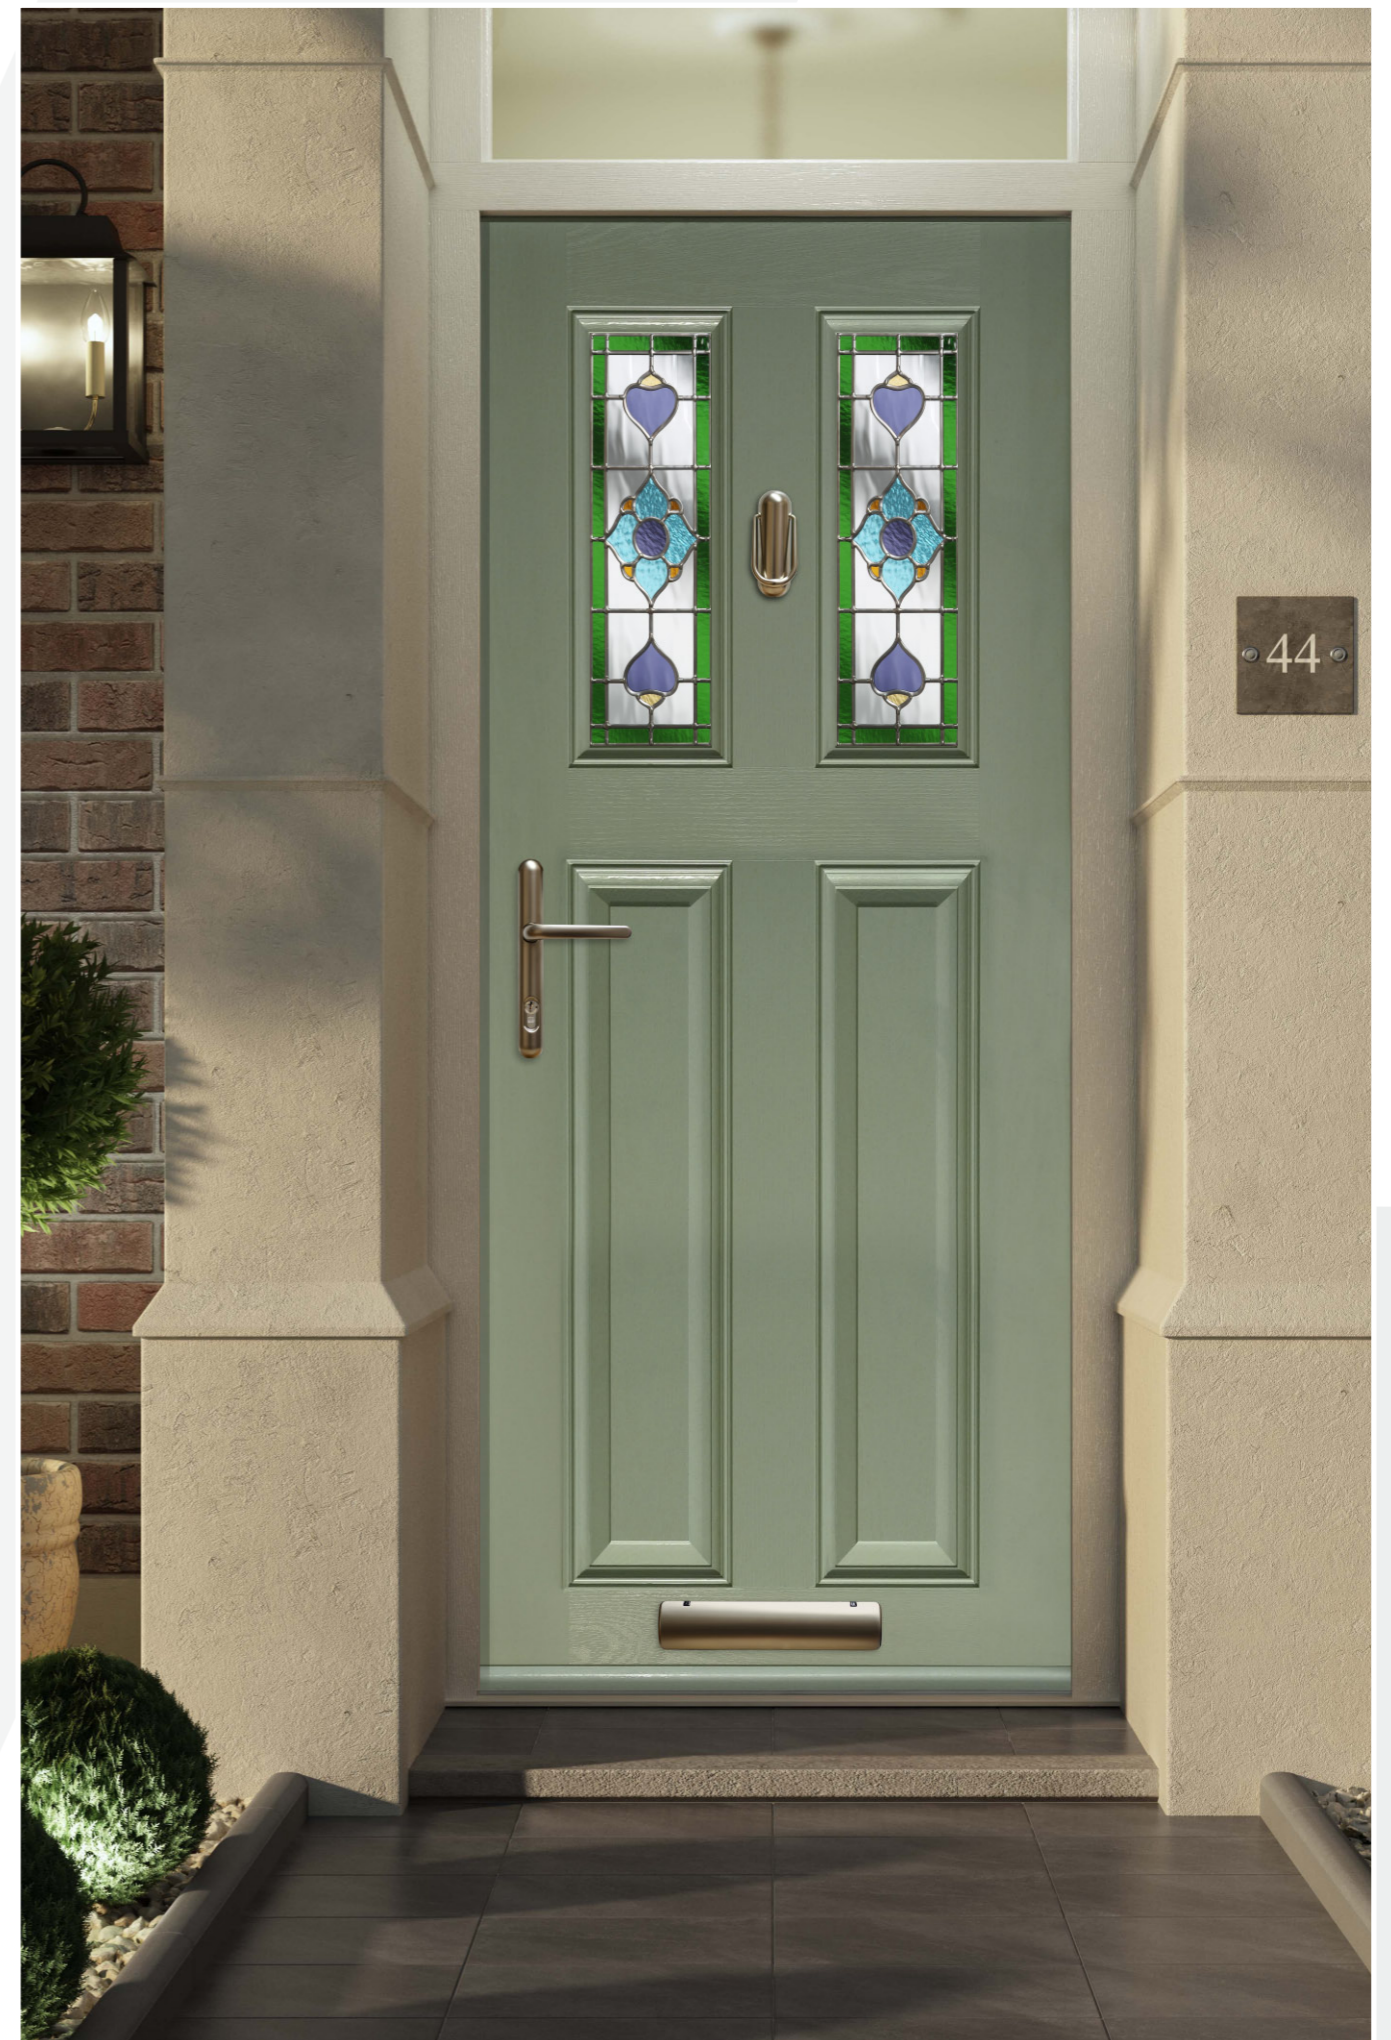

Chartwell Green with Dorchester Green glass and rounded furniture