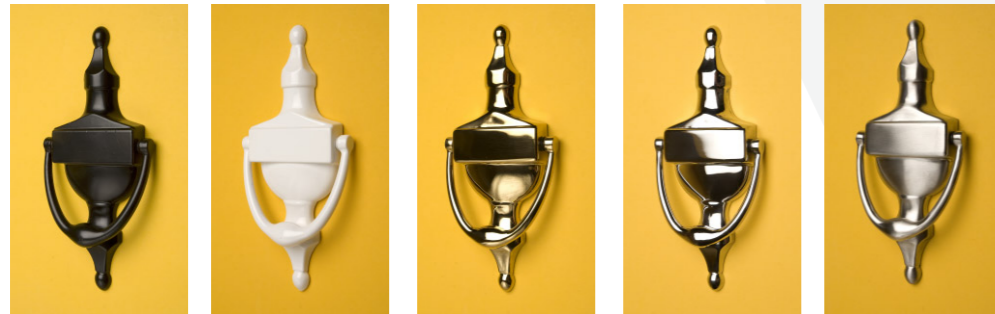

Tahoe

Tahoe is also available in

Blue

Kensington

Aurora

Aspen Blue

Aspen is also available in

Black

Satin

Traditional

Knockers

Black White Gold Chrome Satin

Spy hole option for Knockers

Letterplates

Black White Gold

Chrome Satin Antique Black