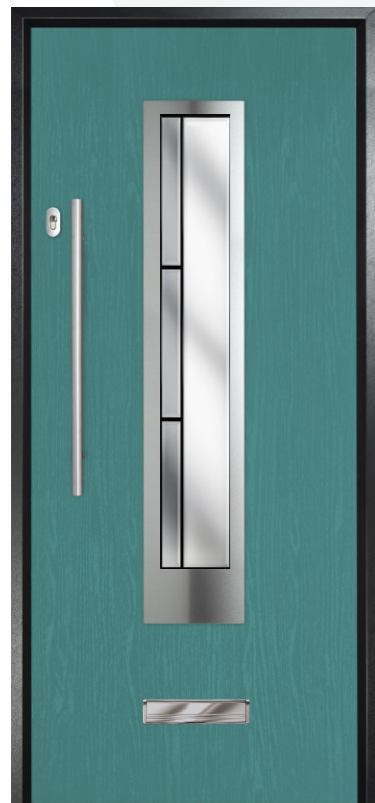

Munich Range

Turquoise with Aurora glass

Tahoe is also available in