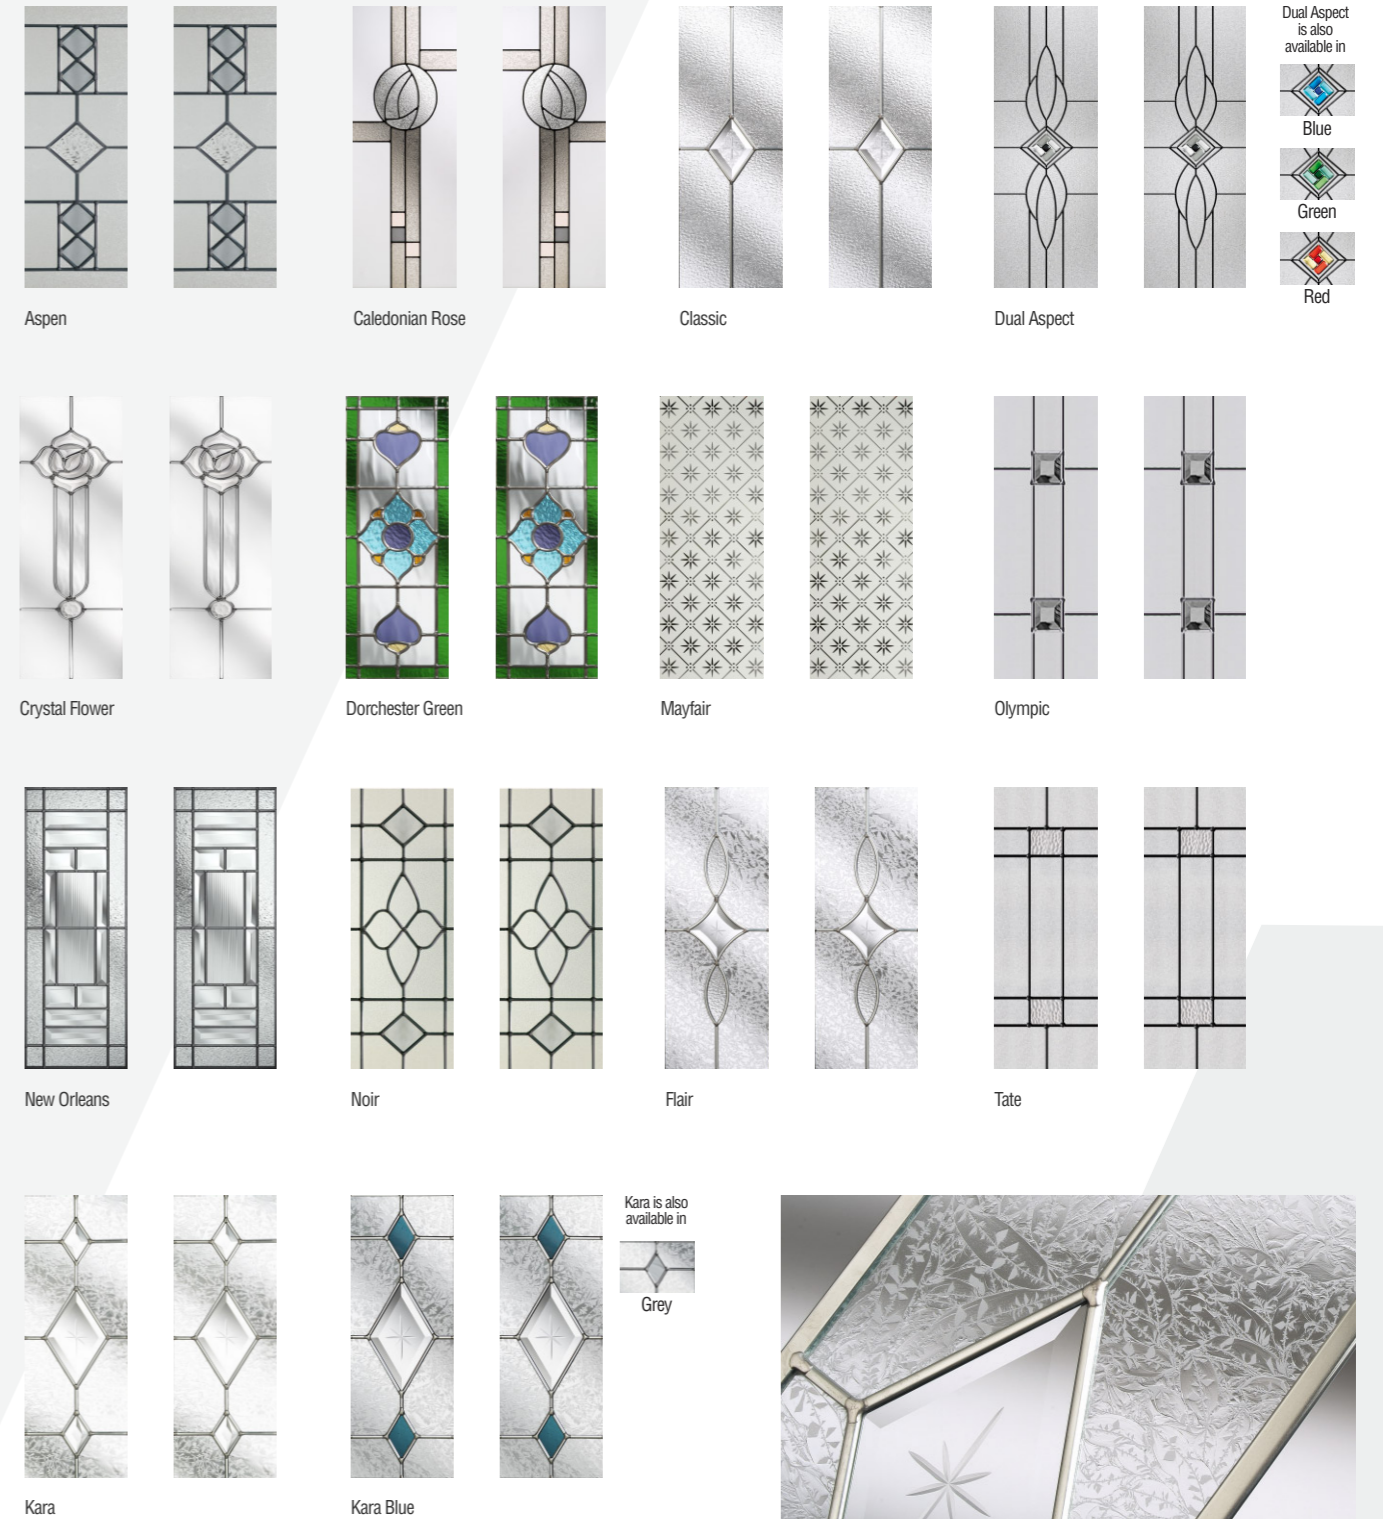

The Lindisfarne door depicts a vintage look reflecting the style of the 1930's.

Kara