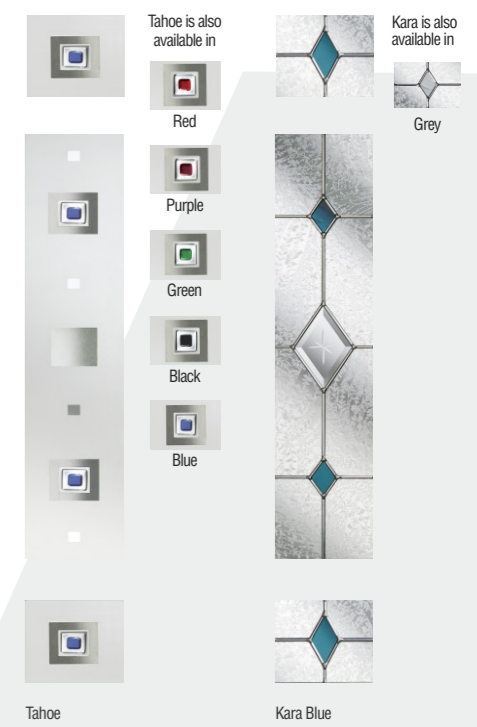

Glazing can be in the centre or hinge side of the Stirling door if preferred. Please mark clearly on your order if you require this option, otherwise the glass will be positioned as shown.

Grey with Tahoe Blue glass, including off-set bar handle

Our contemporary door range gives your home instant wow factor. Available in a huge range of colours and styles, and with a series of modern glazing designs.

Black with Kara glass

DOUBLE DOORS

Grand and Beautiful