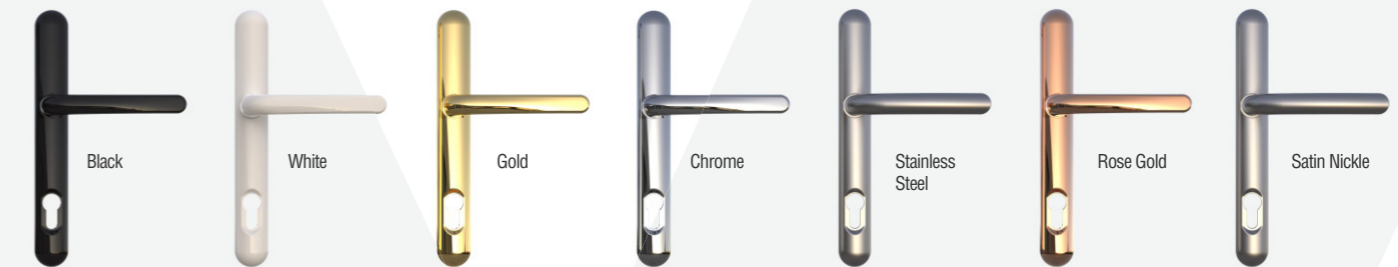

Antique Black features a traditional textured, hammered finish.

Viewers

Available in Brass and Chrome

Numbers

Gold Chrome

Rim Latch

For extra security add the Optional Rim Latch traditional lock

Gold Chrome

Rounded

Knockers

Black Gold Chrome Stainless Steel Rose Gold Satin Nickel

Letterplates

Black White Gold Chrome Stainless Steel Rose Gold Satin Nickel

Handles

Black White Gold Chrome Stainless Steel Rose Gold Satin Nickel

Cylinder Pulls

Black Gold Chrome Stainless Steel Rose Gold Satin Nickel

Numbers

Black Gold Chrome Stainless Steel Rose Gold Satin Nickel

Our composite doors feature multi-point locking, securely fastening the door to a reinforced frame with a combination of hookbolts and deadbolt. Additional option of a traditional slam shut facility.

* Please note that for complete security the locks should be fully engaged by lifting the handle and engaging the key

Heritage finger pull escutcheon

- Eliminates the need for handles.
- Complements both contemporary and period door designs, with the key escutcheon fitted to the top section of door.
- On closing, the door is locked on the latch and the key is needed to gain entry from outside. Full security is achieved by turning the key to engage the deadbolt.