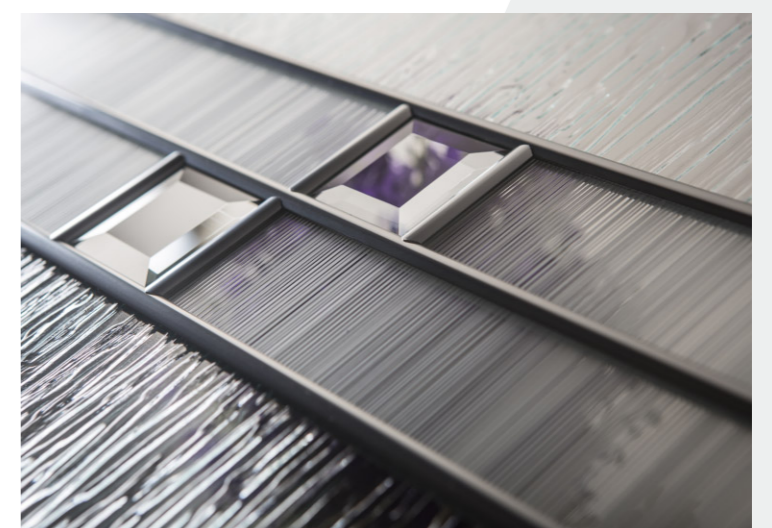

Horizon detail