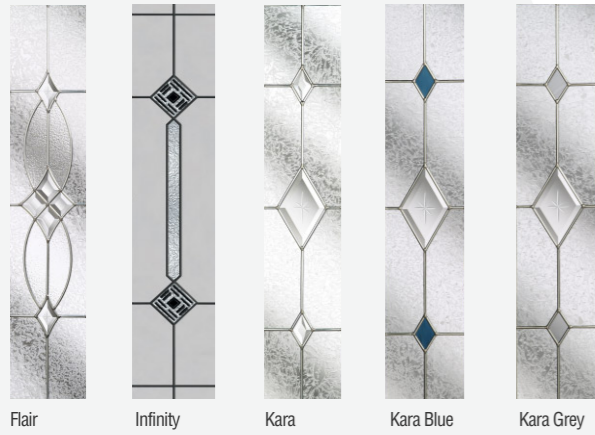

As the Bamburgh is a number one choice among our customers we now provide a far greater selection of decorative styles. Many of our glass models are brand new and are reflective of the very latest technology in the industry. All decorative designs are hand crafted and small inclusions and uneven surfaces are all part of the handcrafted character of the glazing and should not be deemed as a fault.