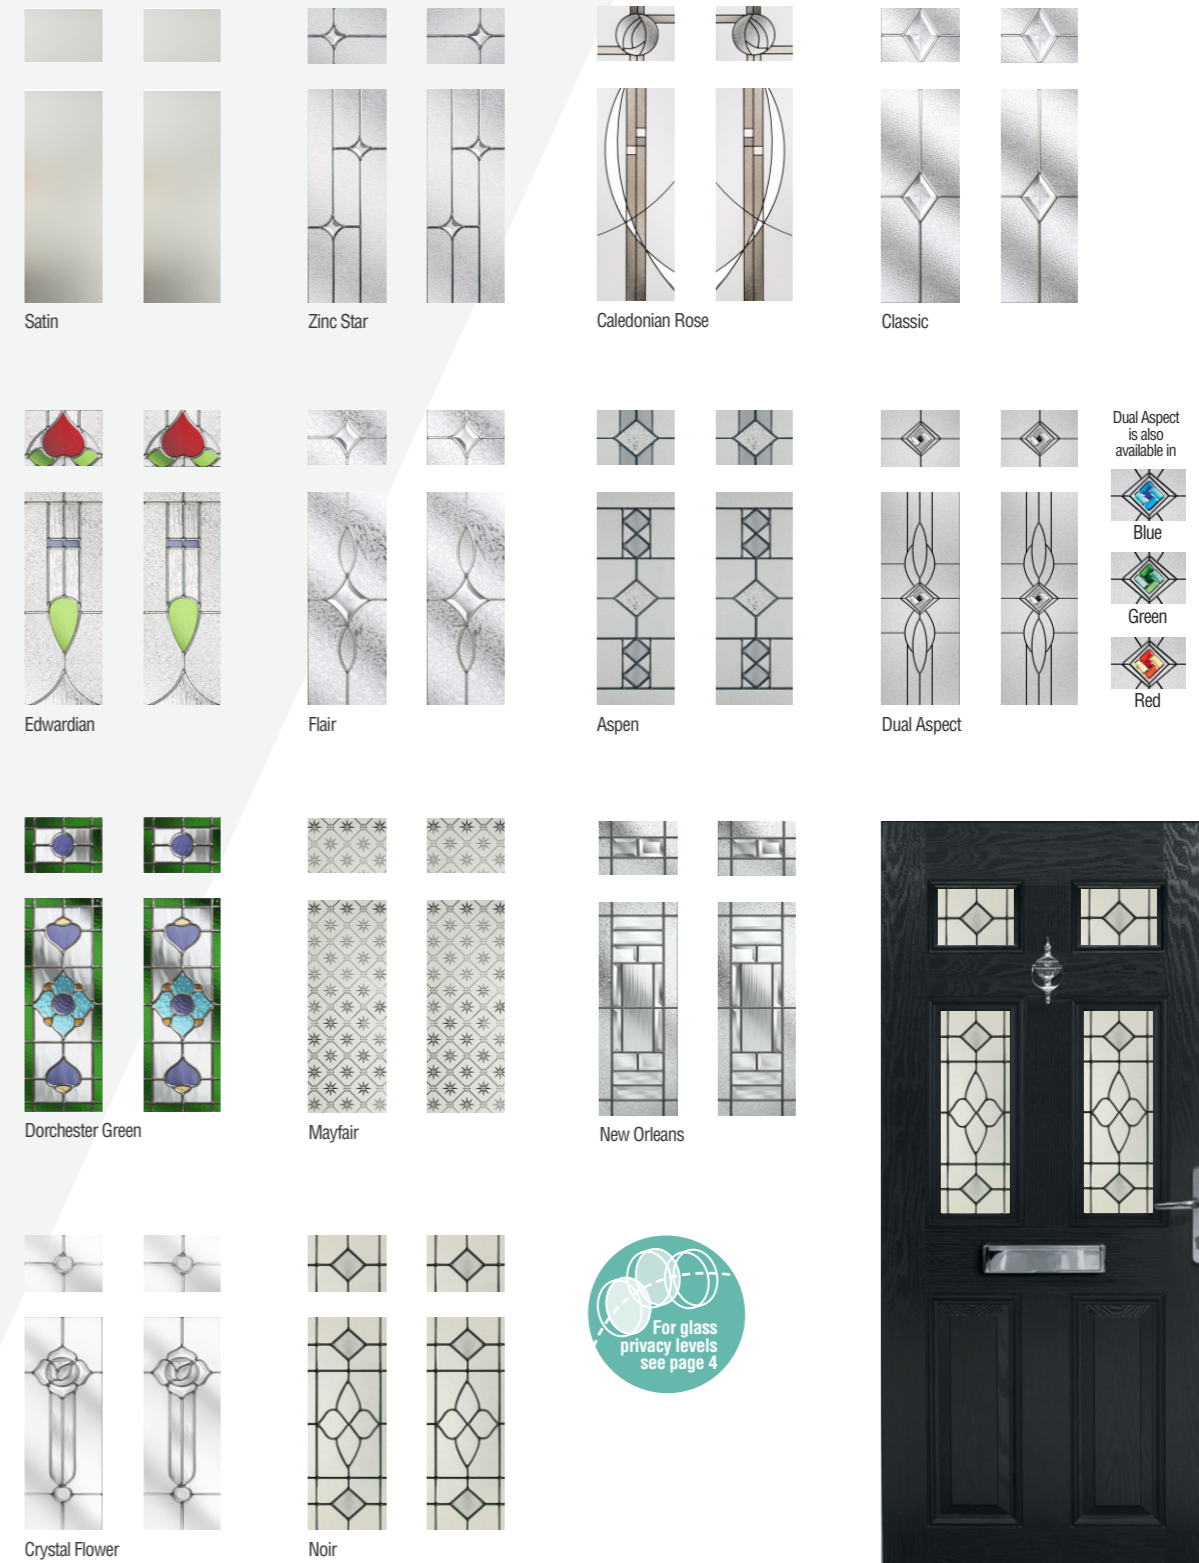

Edinburgh 4 Black with Noir glazing