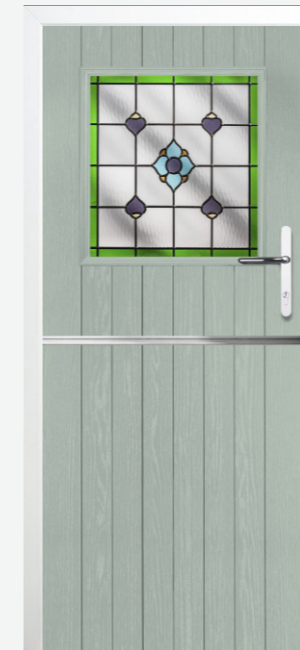

Cottage Stable Large

Chartwell with Dorchester Green glass

Mini blind right hand mechanism only when viewed from the inside.

Inserted in glass or surface mounted Astragal Bar option.