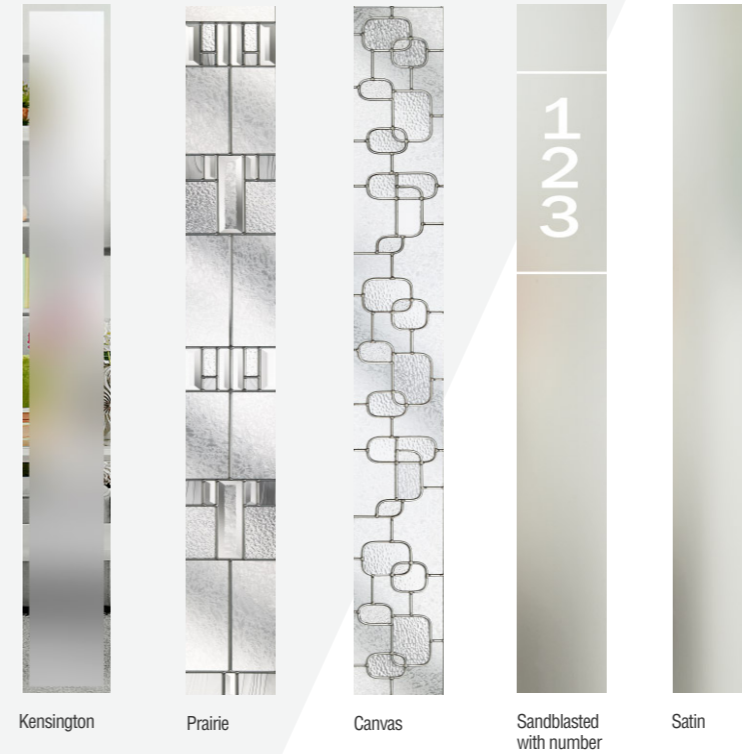

Smooth finish and a large, slim glazing panel give this door another twist on that modern, stylish look. Glass available: clear, obscure, plus new patterns as shown.

Tahoe is also available in:
Red
Purple
Green
Black
Blue