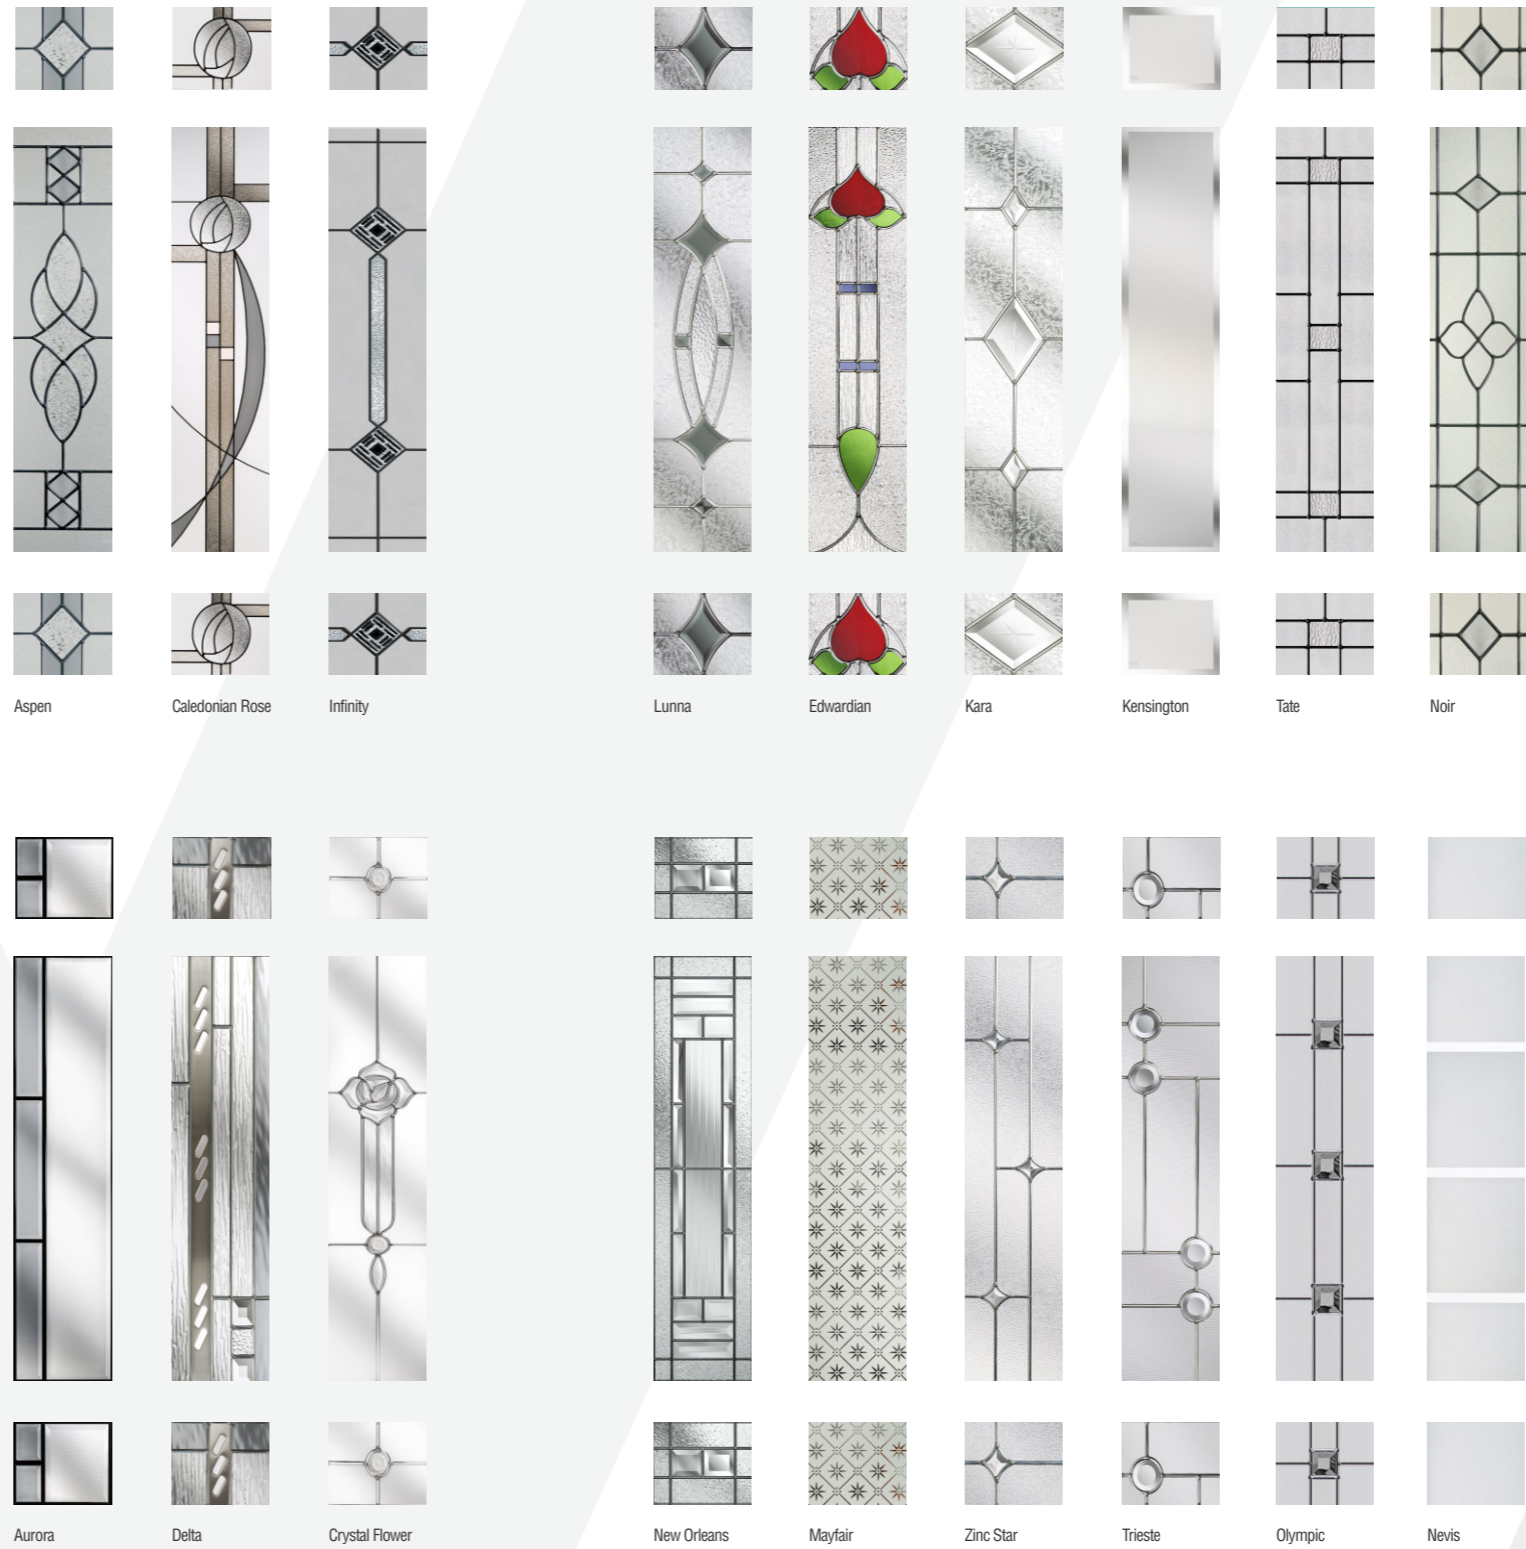

Black with Kara glass