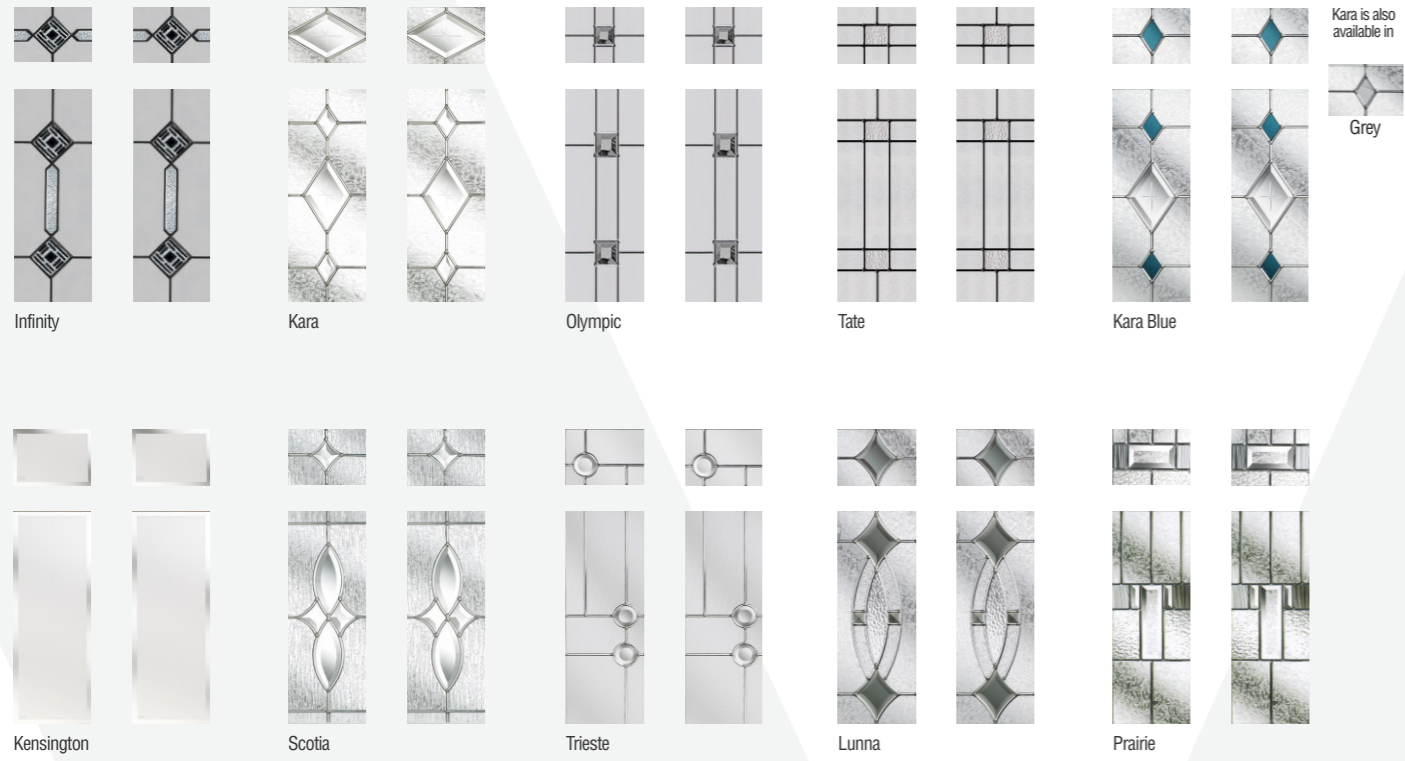

Claret Red Edinburgh 2 with Scotia glass