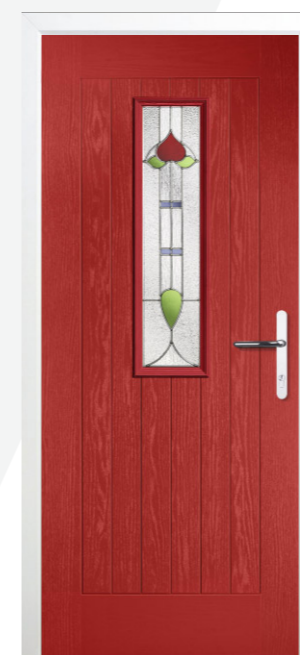

Mini Blind
(only available in white)

Mini blind right hand mechanism only when viewed from the inside.

Sandblasted with Number

Satin

Georgian Bar

Inserted in glass or surface mounted Astragal Bar option.

Cottage Slim