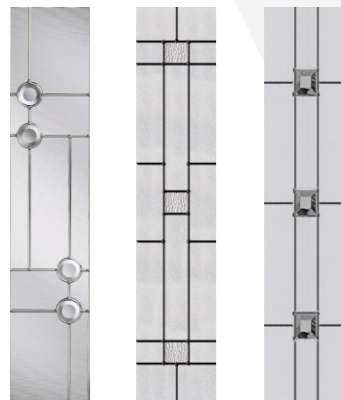

Trieste Tate Olympic