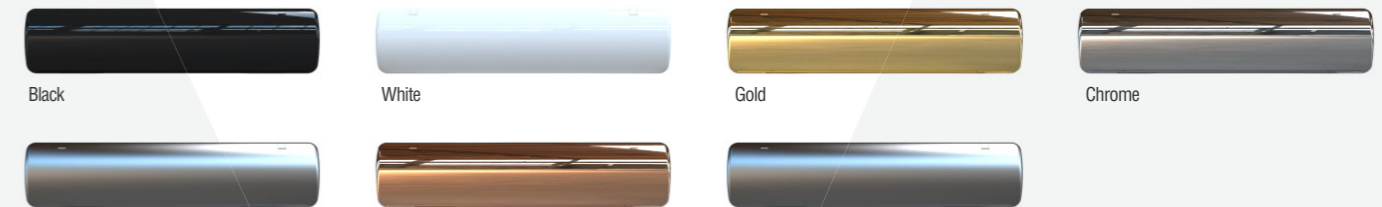

Letterplates

Black White Gold Chrome Stainless Steel Rose Gold Satin Nickel