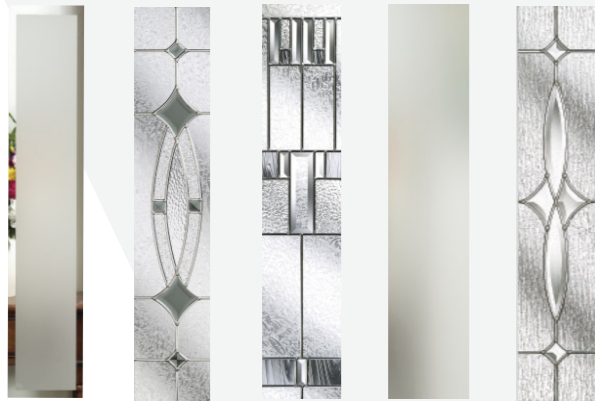

Flair Infinity Kara Kara Blue Kara Grey

Kensington Lunna Prairie Satin Scotia