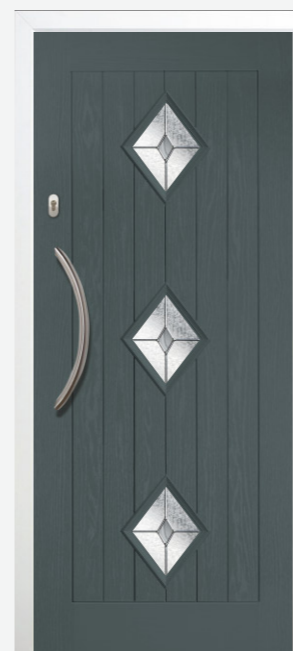

Cottage 3 Diamond

Slate Grey with Kara Grey glass

 Bullion	 Edwardian	 Kara	 Kara Blue	
 Lunna	 Satin	 Scotia	 Trieste