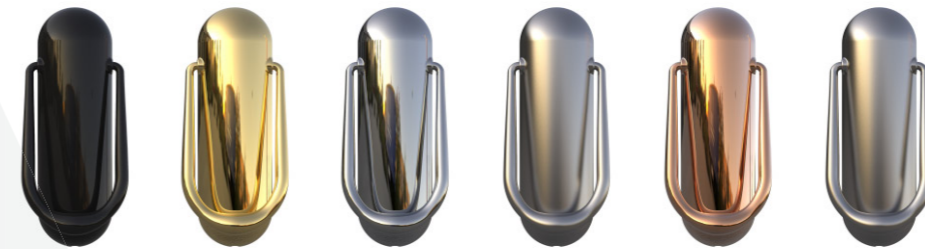

Antique Black features a traditional textured, hammered finish.

Viewers

Available in Brass and Chrome

Numbers

Gold Chrome

Rim Latch

For extra security add the Optional Rim Latch traditional lock

Gold Chrome

Rounded

Knockers

Black Gold Chrome Stainless Steel Rose Gold Satin Nickel

Letterplates

Black White Gold Chrome Stainless Steel Rose Gold Satin Nickel

Handles

Black White Gold Chrome Stainless Steel Rose Gold Satin Nickel